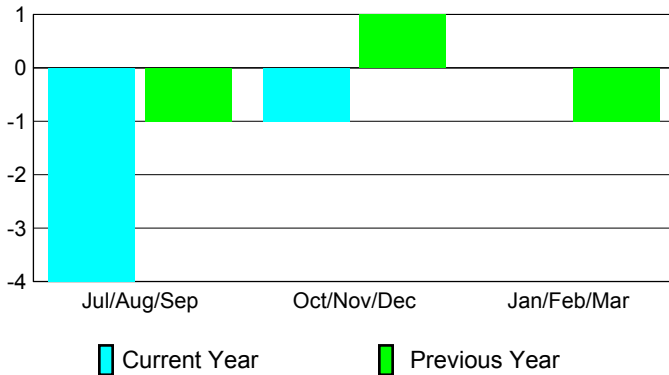

2009-2010 GMT Quarterly Report for District (or Undistricted) **District 2 X1**

GMT: **JOHN 'JACK' R FERGUSON**

Location: **TEXAS**

GMT CA: **1**

CLUBS

Club Results
2009-2010

Clubs
2008-2009

Month	New Club Goal	Actual New Clubs	Actual Dropped Clubs	Gain/Loss of Clubs	Gain/Loss of Clubs
Jul/Aug/Sep	1	0	-4	-4	-1
Oct/Nov/Dec	6	1	-2	-1	1
Jan/Feb/Mar	3	0	0	0	-1
Totals	10	1	-6	-5	-1

Club Results 2009-2010

Goal, New, Dropped, Gain/Loss

Comparison of Club Gain/Loss

Current Year Compared to the Previous Year

YTD Status Quo Clubs 2009-2010

Status Quo Clubs Compared to Status Quo Members

MEMBERSHIP