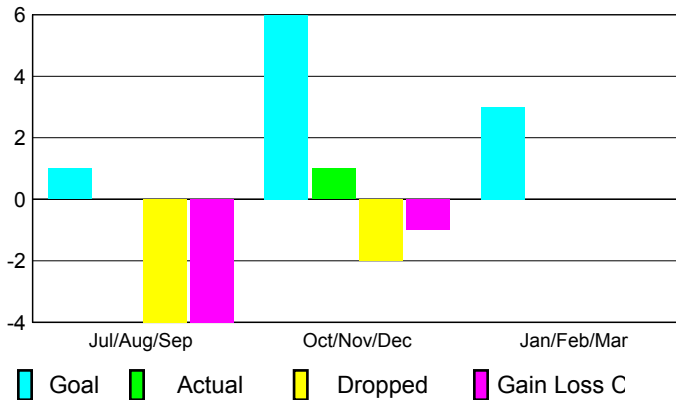

2009-2010 GMT Quarterly Report for District (or Undistricted) **District 2 X1**

GMT: **JOHN 'JACK' R FERGUSON**

Location: **TEXAS**

GMT CA: **1**

CLUBS

Club Results
2009-2010

Clubs
2008-2009

Month	New Club Goal	Actual New Clubs	Actual Dropped Clubs	Gain/Loss of Clubs	Gain/Loss of Clubs
Jul/Aug/Sep	1	0	-4	-4	-1
Oct/Nov/Dec	6	1	-2	-1	1
Jan/Feb/Mar	3	0	0	0	-1
Totals	10	1	-6	-5	-1

Club Results 2009-2010

Goal, New, Dropped, Gain/Loss

Comparison of Club Gain/Loss

Current Year Compared to the Previous Year

YTD Status Quo Clubs 2009-2010

Status Quo Clubs Compared to Status Quo Members

MEMBERSHIP